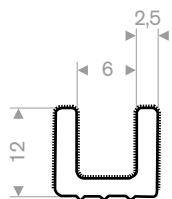

Self gripping profiles

Self gripping profiles with sponge rubber

245.00.910
pvc + Sponge rubber
clamping range 1,5-5 mm
roll length 25 meter

Window channels

Window channels flocked

219.01.202
EPDM flocked
roll length 30 meter