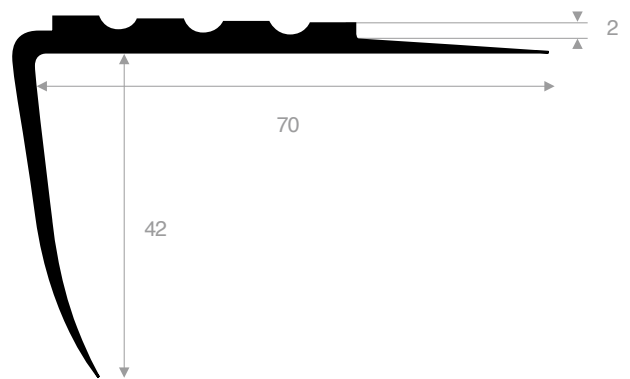

253.01.210
PVC 70° Shore black
Length 1,50