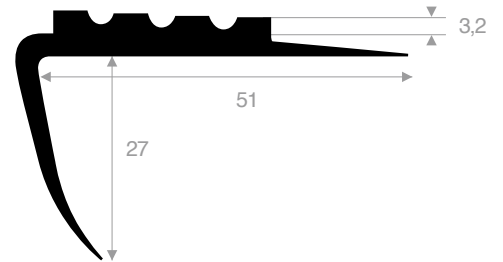

Stair nosing profiles

hardness 70° Shore
tolerances ISO 3302 E2
quality PVC

code	colour	length (m)
253.01.010	black	1,50
253.01.012	dark grey	1,50
253.01.014	light grey	1,50
253.01.016	dark brown	1,50
253.01.018	light brown	1,50

253.01.110
PVC 70° Shore black
Length 1,50