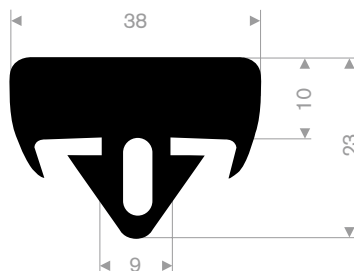

216.00.415
quality NR/SBR black
roll length 10 meter

216.08.051
EPDM 70° Shore black
roll length 25 meter