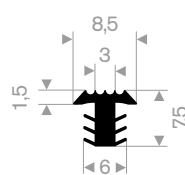

Anti-slip profiles

quality PVC

code	colour	roll length (m)
216.05.000K	black	100

code	colour	roll length (m)
216.05.000	black	100
216.05.000GR	grey	100
216.05.000W	white	100
216.05.000BR	brown	100
216.05.000RD	red	100
216.05.000BL	blue	100
216.05.000GE	yellow	100
216.05.000ZM	silver metallic	100
216.05.000GL	glow in the dark	100