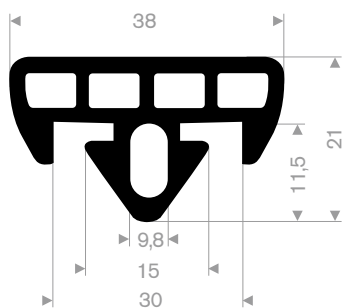

Bumper profiles for loading docks

code	height H in mm	width B in mm	length in mm	weight in kg/m
215.01.075	100	250	325	8
215.01.080	100	250	445	12

215.00.240
quality SBR black
roll length 12 meter

216.00.415
quality NR/SBR black
roll length 10 meter