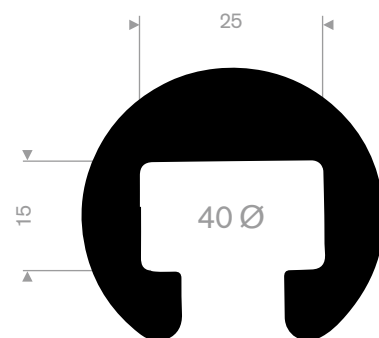

For the handrail profiles 40x8mm there are end pieces available.

Handrail profiles

size 50x8mm

quality

code	colour	roll length (m)
252.05.801	black	25
252.05.803	light grey	25
252.05.804	dark grey	25
252.05.811	grey metallic	25
252.05.820	gold	25

Handrail profiles

size 25x15mm

quality PVC

code	colour	roll length (m)
252.07.001	black	25
252.07.004	dark grey	25
252.07.008	white	25
252.07.019	grey aluminium	25

End pieces handrail profiles

size 40x8mm
 quality PVC