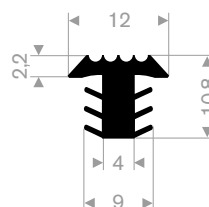

Anti-slip profiles

quality PVC

code	colour	roll length (m)
216.05.000K	black	100

code	colour	roll length (m)
216.05.000	black	100
216.05.000GR	grey	100
216.05.000W	white	100
216.05.000BR	brown	100
216.05.000RD	red	100
216.05.000BL	blue	100
216.05.000GE	yellow	100
216.05.000ZM	silver metallic	100
216.05.000GL	glow in the dark	100