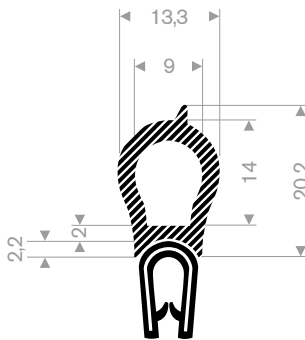

245.00.820
pvc + Sponge rubber
clamping range 1-3 mm
roll length 50 meter