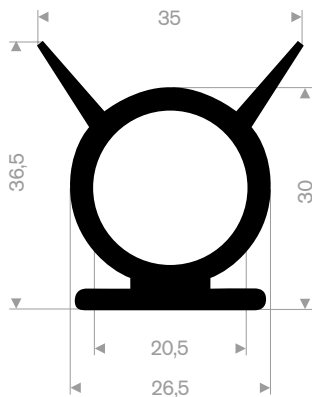

216.08.051
EPDM 70° Shore black
roll length 25 meter