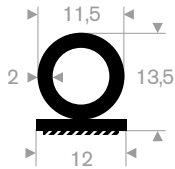

216.00.801
EPDM 90° Shore with adhesive
roll length 25 meter