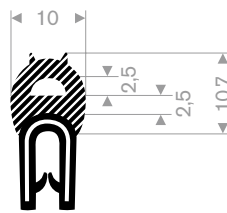

245.00.830
pvc + Sponge rubber
clamping range 1-2 mm
roll length 50 meter