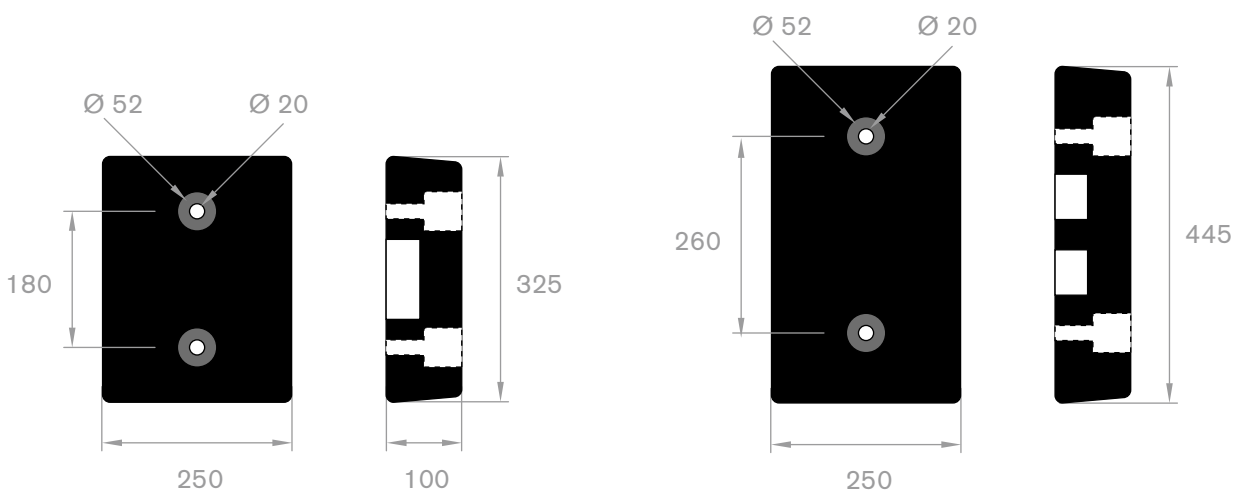

Bumper profiles for loading docks

code	height H in mm	width B in mm	length in mm	weight in kg/m
215.01.075	100	250	325	8
215.01.080	100	250	445	12

215.00.240
quality SBR black
roll length 12 meter

216.00.415
quality NR/SBR black
roll length 10 meter