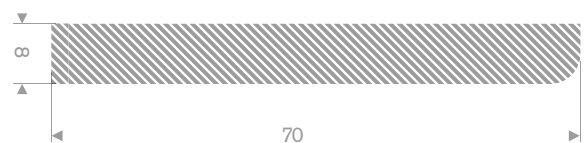

225.01.042GR
sponge rubber skirting board profile grey
roll length 20 meter