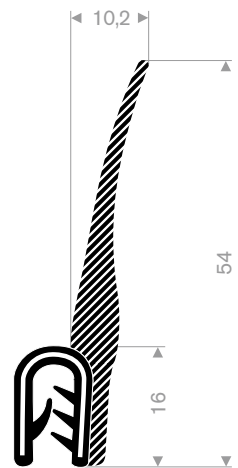

Self gripping profiles

Self gripping profiles with sponge rubber

245.00.890
pvc + Solid rubber
clamping range 1,5-4 mm
roll length 40 meter

245.00.920
pvc + Sponge rubber
clamping range 1,5-4 mm
roll length 30 meter